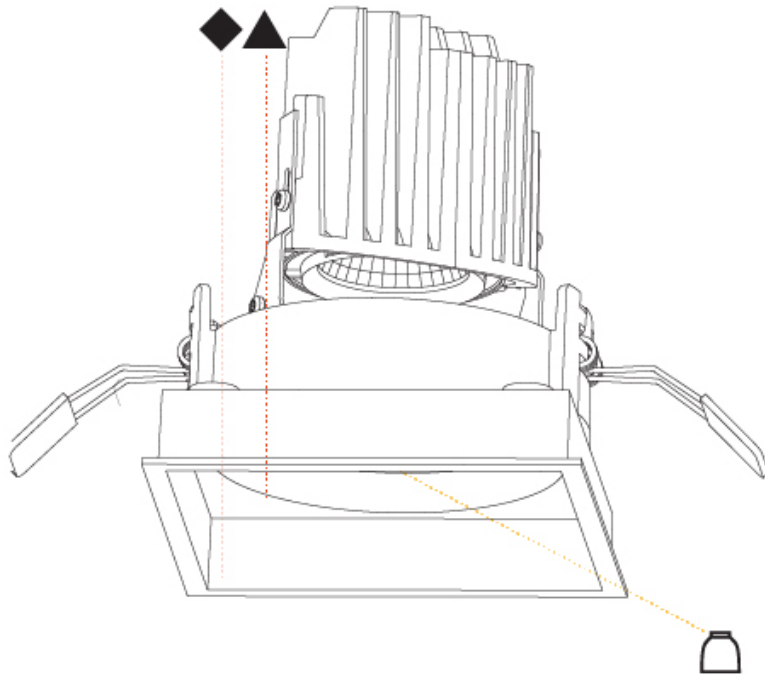

BIONIQ SQUARE ADJUSTABLE RECESSED

A35356-

PROJECT	_____
TYPE	_____
SPECIFIER	_____
QUANTITY	_____
DATE	_____